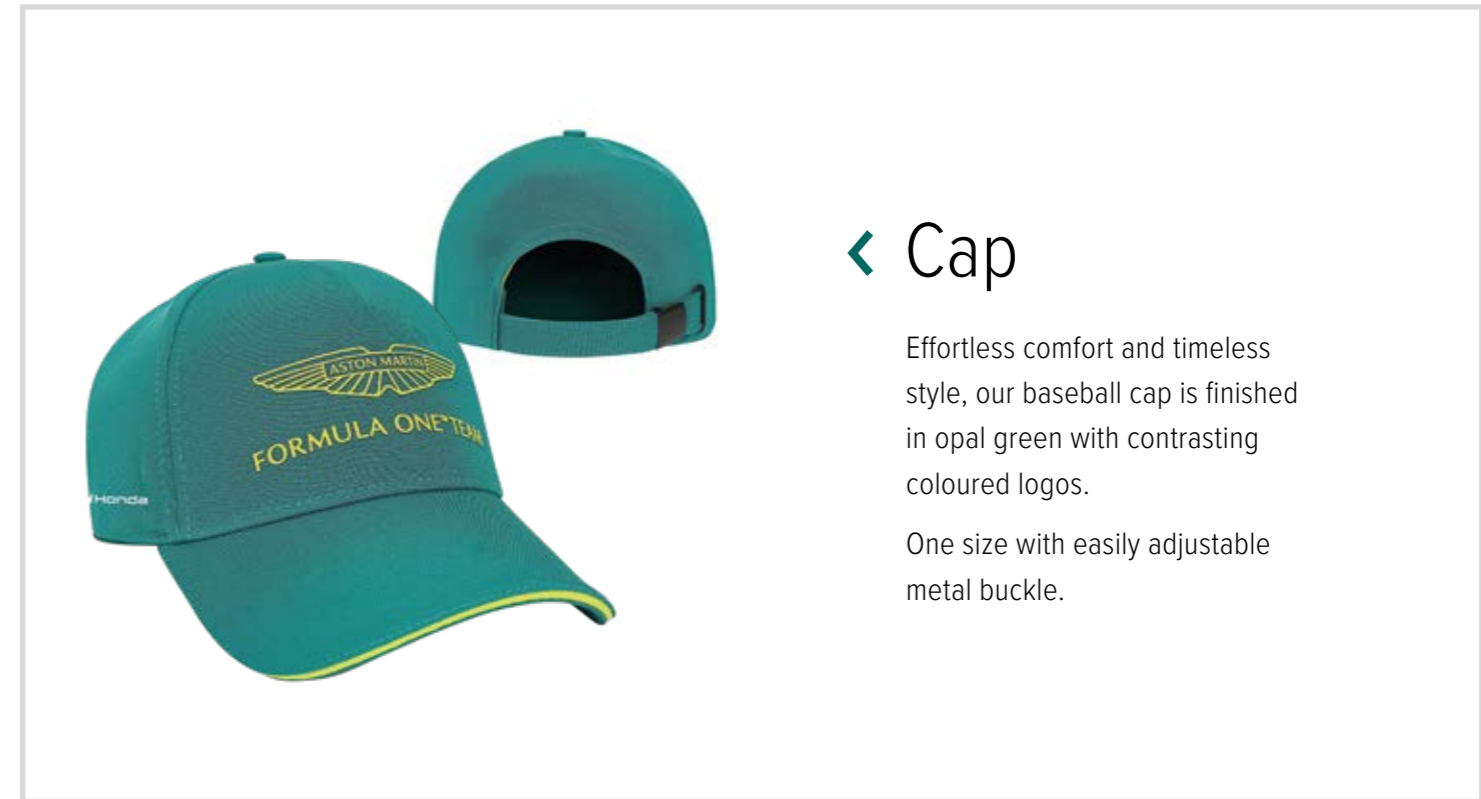

Available in opal green.

02

Product images and descriptions are for illustrative purposes only. Final product may vary from items shown.

◀ Padded Gilet

You will love wearing our comfortable, hybrid padded gilet, it helps retain core warmth without restricting your movement. We've also added thoughtful touches such as stretch side panels, accent-coloured zipped pockets and smart team logos.

Product images and descriptions are for illustrative purposes only. Final product may vary from items shown..

03

◀ Cap

Effortless comfort and timeless style, our baseball cap is finished in opal green with contrasting coloured logos.